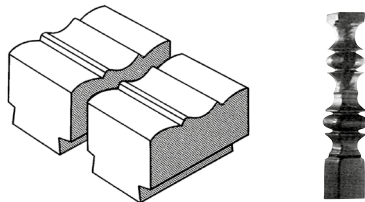

Capacity

Ø16 mm

Reference: 140-14-01-00024

Dimensions

70x60 mm

Capacity

Ø 16 mm / Ø16 mm

Accessories for Power hammer

Reference: 140-14-01-00025

Dimensions

70x60 mm

Capacity

∅ 12 mm / Ø12 mm

Reference: 140-14-01-00026

Dimensions

120x60 mm

Reference: 140-14-01-00027

Dimensions

100x60 mm

Reference: 140-14-01-00028

Dimensions

130x60 mm

Reference: 140-14-01-00029

Dimensions