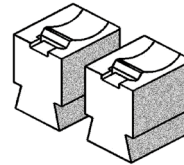

Capacity

∅30 mm

Accessories for Power hammer

Reference: 140-14-01-00033

Dimensions

160x80 mm

Capacity

∅ 40 mm

Reference: 140-14-01-00034

Dimensions

150x60 mm

Capacity

∅40 mm

Reference: 140-14-01-00035

Dimensions

180x80 mm

Capacity

∅ 30 mm

Reference: 140-14-01-00036

Dimensions

100x60 mm

Capacity

∅ 40 mm

Reference: 140-14-01-00037