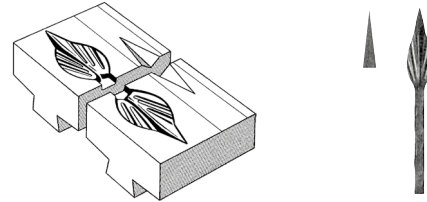

Dimensions

80x80 mm

Capacity

60x60 mm

Accessories for Power hammer

Reference: 140-14-01-00017

Dimensions

100x100 mm

Capacity

80x80 mm

Reference: 140-14-01-00018

Dimensions

160x80 mm

Reference: 140-14-01-00019

Dimensions

130x80 mm

Reference: 140-14-01-00020

Dimensions

120x100 mm

Capacity

12x12 mm

Reference: 140-14-01-00021

Dimensions

120x70 mm