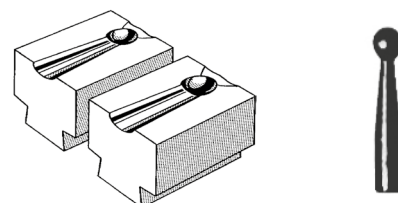

Capacity

Ø14 mm

Reference: 140-14-01-00022

Dimensions

135x60 mm

Reference: 140-14-01-00023

Dimensions

70x60 mm

Capacity

Ø16 mm

Reference: 140-14-01-00024

Dimensions

70x60 mm

Capacity

Ø 16 mm / Ø16 mm

Accessories for Power hammer