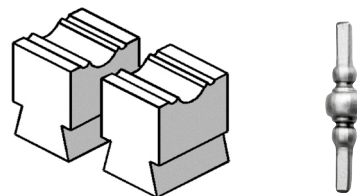

Reference: 140-14-01-00031

Dimensions

100x60 mm

Capacity

∅40 mm

Reference: 140-14-01-00032

Dimensions

100x60 mm

Capacity

∅30 mm

Accessories for Power hammer

Reference: 140-14-01-00033

Dimensions

160x80 mm

Capacity

∅ 40 mm