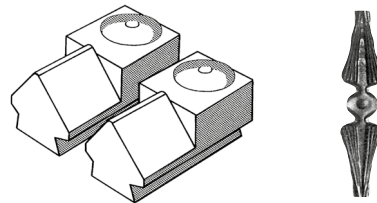

Capacity

Ø16 mm

Reference: 140-14-01-00024

Dimensions

70x60 mm

Capacity

Ø 16 mm / Ø16 mm

Accessories for Power hammer

Reference: 140-14-01-00025

Dimensions

70x60 mm

Capacity

∅ 12 mm / Ø12 mm

Reference: 140-14-01-00026

Dimensions

120x60 mm

Reference: 140-14-01-00027

Dimensions

100x60 mm

Reference: 140-14-01-00028

Dimensions

130x60 mm

Reference: 140-14-01-00029

Dimensions