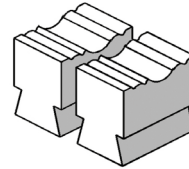

Accessories for Power hammer

Reference: 140-14-01-00033

Dimensions

160x80 mm

Capacity

∅ 40 mm

Reference: 140-14-01-00034

Dimensions

150x60 mm

Capacity

∅40 mm

Reference: 140-14-01-00035

Dimensions

180x80 mm

Capacity

∅ 30 mm

Reference: 140-14-01-00036

Dimensions

100x60 mm

Capacity

∅ 40 mm

Reference: 140-14-01-00037

Dimensions

120x60 mm