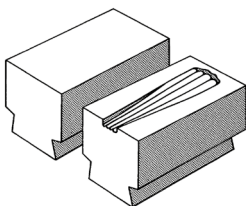

130x100 mm

Accessories for Power hammer

Reference: 140-14-01-00009

Dimensions

120x60 mm

Reference: 140-14-01-00010

Dimensions

120x60 mm

Reference: 140-14-01-00011

Dimensions

L110 mm

Reference: 140-14-01-00012

Dimensions

100x60 mm

Capacity

12x6 mm

Reference: 140-14-01-00013

Dimensions

120x60 mm

Capacity

∅ 12 / Ø12 mm

Reference: 140-14-01-00014

Dimensions

120x80 mm

Dimensions

80x80 mm

Capacity

60x60 mm

Accessories for Power hammer

Reference: 140-14-01-00017

Dimensions

100x100 mm