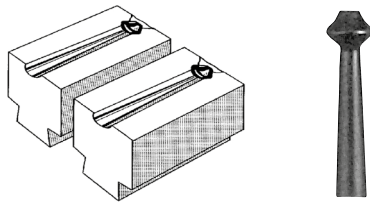

Accessories for Power hammer

Reference: 140-14-01-00025

Dimensions

70x60 mm

Capacity

∅ 12 mm / Ø12 mm

Reference: 140-14-01-00026