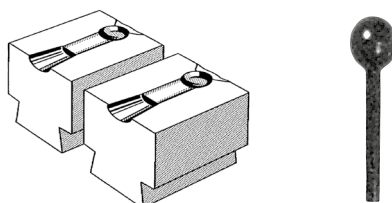

Capacity

Ø14 mm

Reference: 140-14-01-00022

Dimensions

135x60 mm

Reference: 140-14-01-00023

Dimensions

70x60 mm

Capacity

Ø16 mm

Reference: 140-14-01-00024

Dimensions

70x60 mm

Capacity

Ø 16 mm / Ø16 mm

Accessories for Power hammer